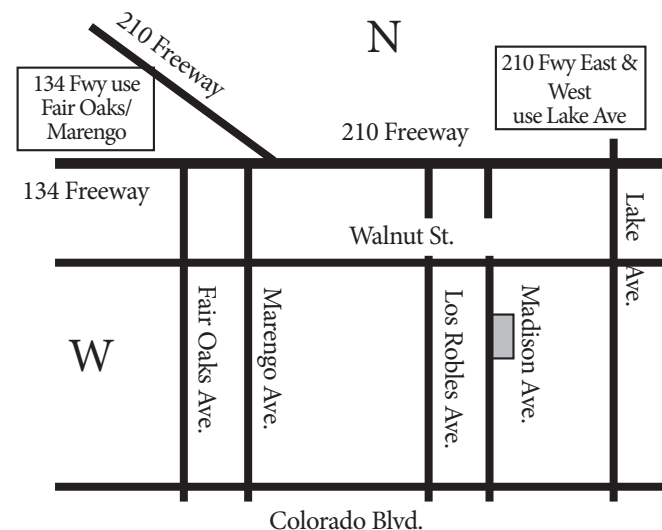

GLENDALE-VERDUGO SECTIONAL

June 8 & 9, 2019

Scottish Rite Temple

150 North Madison Avenue, Pasadena, California 91101

Saturday, June 8

10:00 am
Stratified Pairs

0-750, 750-2000, 2000+
**299er

1st Session Compact KO*

2:30 pm
Stratified Pairs

0-750, 750-2000, 2000+
**299er

2nd Session Compact KO*

*KO may be handicapped

Partnership Desk
Margaret Mataga
(818) 484 -5029
(818) 531-5493

Sunday, June 9

10:00 am and TBA
Stratiflighted Swiss

0-750, 750-1250,
1250-2000, 0-3000/3000+

10:00 am - Stratified Pairs
Single session

Peter Knee
Tournament Director

Tournament Committee
Adam Barron, Patrick Cardullo,
Fay Chu, Betsy Josias,
Nancy Lyon, Margaret Mataga

Adam Barron
Tournament Chairperson

Emergency # (323) 318-4308
or (210) 367-9869

Sanction Number
1906100

Entry Fee: $12.00, Under 18: $2.00
Unpaid ACBL Members: $16.00

A non-smoking tournament with free parking, coffee and snacks. Lunch may be purchased prior to event only.

*299er game when possible

** Stratification in open events determined by average points of players.